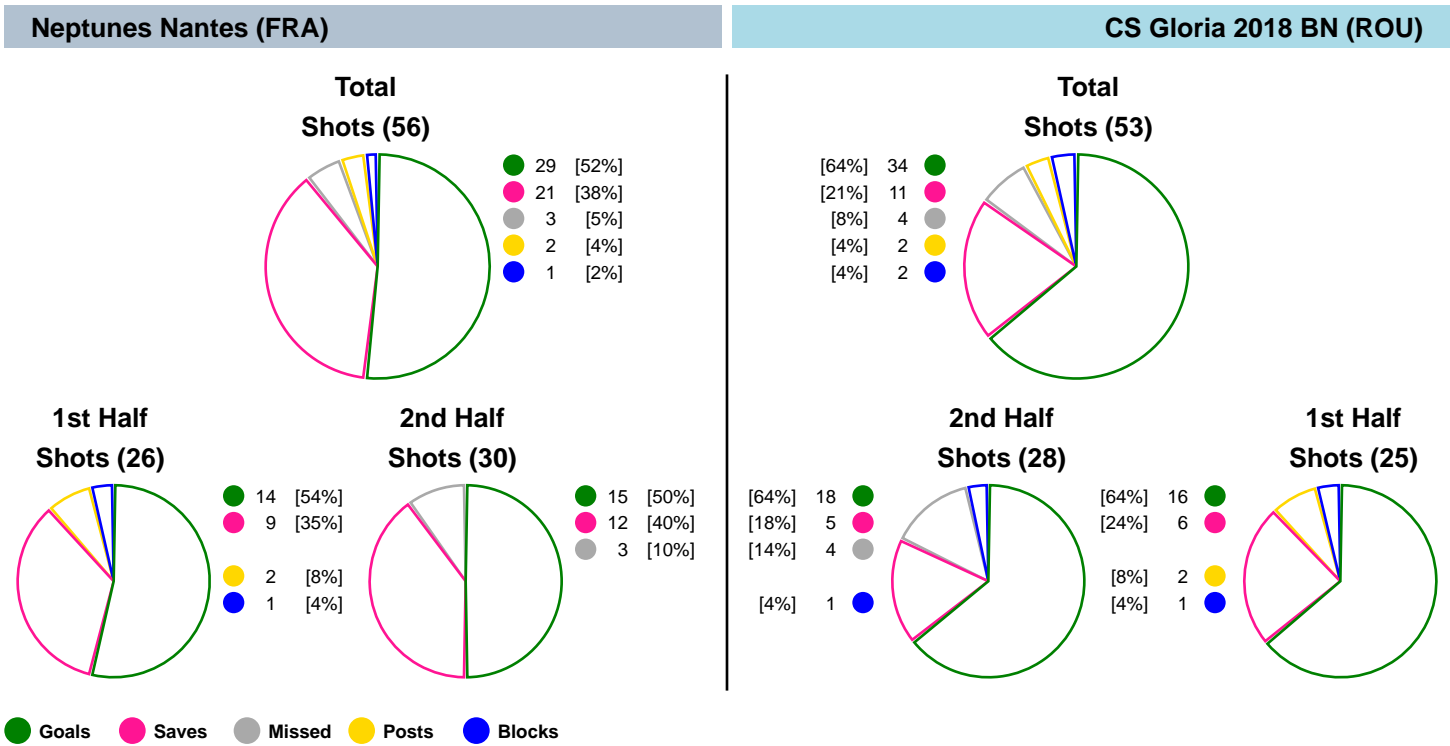

Match Statistics Shots

Player Statistics: Neptunes Nantes (FRA)

Goalkeeper	Total				All Saves/Shots					
No. Name	Saves	Shots	%	GC	7M	6M	9M	Wing	BT	FB
1 RYDE Jessica (SWE)	0	3	0	3		0% (0/2)	0% (0/1)			
12 ANDRE Floriane	11	39	28	28	0% (0/3)	29% (5/17)	33% (6/18)	0% (0/1)		
X UNKNOWN	0	3	0	3			0% (0/1)			
TOTALS	11	45	24	34	0% (0/3)	26% (5/19)	30% (6/20)	0% (0/1)		

Player	Total				All Goals/Shots								Additional			Punishments	
No. Name	Pos.	Goals	Shots	%	7M	7M%	6M	9M	Wing	BT	FB	Ass.	ST	BL	YC	2m	RC
1 RYDE Jessica (SWE)		0	0	0													
7 FAUSKE Helene Gigstad (NOR)		0	0	0													
8 STRÖMBERG Carin (SWE)		1	1	100			1/1					1				3	1
11 ONDONO Onacia		4	5	80			4/5									1	
12 ANDRE Floriane		0	0	0													
14 FINSTAD BERGUM Mari (NOR)		0	0	0													
15 SAJKA Marie Hélène		2	7	29			0/1	2/6									
17 DUPUIS Marine		3	5	60	2/2	100%	1/2	0/1									
18 ARDOUIN Naémi		2	3	67			2/3										
19 LAGERQUIST Anna (SWE)		0	1	0				0/1						2		1	
20 AHANDA Orlane		3	7	43			2/3	1/4				2					
22 HORACEK Tamara		8	14	57	2/3	66%	2/5	4/6									
29 GRANDVEAU Léna		3	7	43			2/3	1/4				6					
31 VOLLEBREGT Kelly (NED)		2	4	50			1/2	0/1	1/1								
77 BELLEC Emilie		1	2	50			0/1		1/1								
Player TOTALS		29	56	52	4/5	80%	15/26	8/23	2/2			9		2	1	4	1

Officials												Punishments		
No. Name												YC	2m	RC
A THOMSEN Helle														
B DELARUE Jerome														
C BOURGERY Edouard														
D PAGES Bruno														
X UNKNOWN														
TEAM														
TOTALS														1 4 1