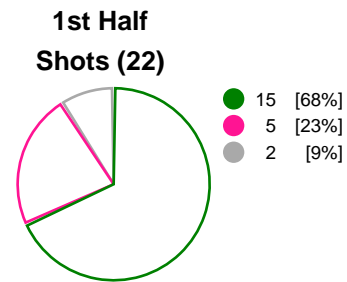

Match Statistics Overview

CS Gloria 2018 BN (ROU)			Storhamar Handball Elite (NOR)			
Total	1st half	2nd half		2nd half	1st half	Total
27	15	12	Goals	15	14	29
45	22	23	Shots	22	27	49
60%	68%	52%	Shot Percentage	68%	52%	59%
18	9	9	Turnovers	9	9	18
14	8	6	Rule Technical Fouls	4	3	7
35%	38%	32%	Attack Percentage	43%	36%	39%
39	20	19	Shots on Goal	20	24	44
93%	91%	96%	On Target Percentage	91%	96%	94%
15	10	5	Saves	7	5	12
34%	42%	25%	GK Save Percentage	37%	25%	31%
5	1	4	7m Goals	4	1	5
5	1	4	7m Shots	4	1	5
100%	100%	100%	7m Percentage	100%	100%	100%
0	0	0	Fast Break Goals	0	0	0
4	3	1	Powerplay goals	3	2	5
3	1	2	Shorthanded goals	1	1	2
3	3	2	Most goals in succession	3	4	4
1	0	1	Yellow Cards	0	2	2
5	3	2	2 min Suspension	1	2	3
2	2	0	Red Cards	0	0	0
3	1	2	Team Timeouts	1	1	2

Match Statistics Shots

CS Gloria 2018 BN (ROU)

Storhamar Handball Elite (NOR)

● Goals ● Saves ● Missed ● Posts ● Blocks

Player Statistics: CS Gloria 2018 BN (ROU)

Goalkeeper	Total				All Saves/Shots					
No. Name	Saves	Shots	%	GC	7M	6M	9M	Wing	BT	FB
33 BABOVIC VUJOVIC Anastasija	2	4	50	2	0% (0/2)			100% (1/1)		100% (1/1)
87 DE ARRUDA Renata Lais (BRA)	13	39	33	26	0% (0/3)	23% (4/17)	54% (6/11)			28% (2/7)
X UNKNOWN	0	1	0	1						
TOTALS	15	44	34	29	0% (0/5)	23% (4/17)	58% (7/12)	37% (3/8)		