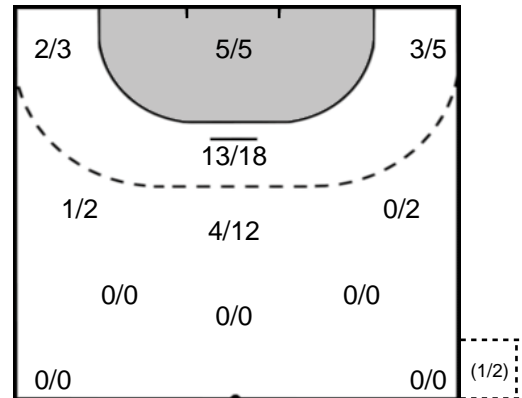

Team Statistics Attack

CS Gloria 2018 BN (ROU)

Storhamar Handball Elite (NOR)