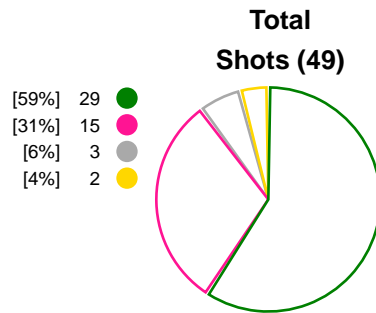

Match Statistics Overview

CS Gloria 2018 BN (ROU)			Storhamar Handball Elite (NOR)			
Total	1st half	2nd half		2nd half	1st half	Total
27	15	12	Goals	15	14	29
45	22	23	Shots	22	27	49
60%	68%	52%	Shot Percentage	68%	52%	59%
18	9	9	Turnovers	9	9	18
14	8	6	Rule Technical Fouls	4	3	7
35%	38%	32%	Attack Percentage	43%	36%	39%
39	20	19	Shots on Goal	20	24	44
93%	91%	96%	On Target Percentage	91%	96%	94%
15	10	5	Saves	7	5	12
34%	42%	25%	GK Save Percentage	37%	25%	31%
5	1	4	7m Goals	4	1	5
5	1	4	7m Shots	4	1	5
100%	100%	100%	7m Percentage	100%	100%	100%
0	0	0	Fast Break Goals	0	0	0
4	3	1	Powerplay goals	3	2	5
3	1	2	Shorthanded goals	1	1	2
3	3	2	Most goals in succession	3	4	4
1	0	1	Yellow Cards	0	2	2
5	3	2	2 min Suspension	1	2	3
2	2	0	Red Cards	0	0	0
3	1	2	Team Timeouts	1	1	2

Match Statistics Shots

CS Gloria 2018 BN (ROU)

Storhamar Handball Elite (NOR)

● Goals ● Saves ● Missed ● Posts ● Blocks

Player Statistics: CS Gloria 2018 BN (ROU)

Goalkeeper	Total				All Saves/Shots					
No. Name	Saves	Shots	%	GC	7M	6M	9M	Wing	BT	FB
33 BABOVIC VUJOVIC Anastasija	2	4	50	2	0% (0/2)			100% (1/1)		100% (1/1)
87 DE ARRUDA Renata Lais (BRA)	13	39	33	26	0% (0/3)	23% (4/17)	54% (6/11)			28% (2/7)
X UNKNOWN	0	1	0	1						
TOTALS	15	44	34	29	0% (0/5)	23% (4/17)	58% (7/12)	37% (3/8)		