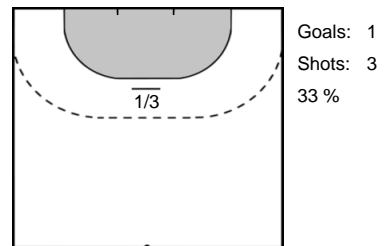

LÖFQVIST
Olivia Linnèa Josephine **18**