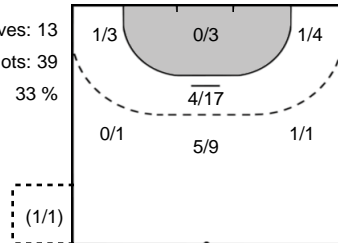

Goals: 0
Shots: 1
0 %

Goalkeeper Statistics

CS Gloria 2018 BN (ROU)

Storhamar Handball Elite (NOR)

87 DE ARRUDA
Renata Lais

Saves: 13
Shots: 39
33 %

RAASOK
Eli Marie **30**

Saves: 12
Shots: 38
31 %