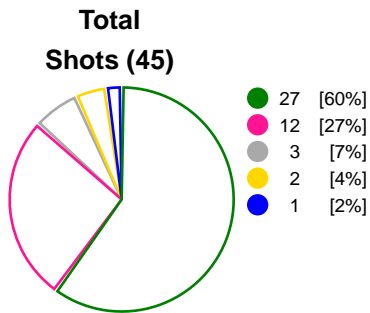

Match Statistics Overview

CS Gloria 2018 BN (ROU)			Storhamar Handball Elite (NOR)			
Total	1st half	2nd half		2nd half	1st half	Total
27	15	12	Goals	15	14	29
45	22	23	Shots	22	27	49
60%	68%	52%	Shot Percentage	68%	52%	59%
18	9	9	Turnovers	9	9	18
14	8	6	Rule Technical Fouls	4	3	7
35%	38%	32%	Attack Percentage	43%	36%	39%
39	20	19	Shots on Goal	20	24	44
93%	91%	96%	On Target Percentage	91%	96%	94%
15	10	5	Saves	7	5	12
34%	42%	25%	GK Save Percentage	37%	25%	31%
5	1	4	7m Goals	4	1	5
5	1	4	7m Shots	4	1	5
100%	100%	100%	7m Percentage	100%	100%	100%
0	0	0	Fast Break Goals	0	0	0
4	3	1	Powerplay goals	3	2	5
3	1	2	Shorthanded goals	1	1	2
3	3	2	Most goals in succession	3	4	4
1	0	1	Yellow Cards	0	2	2
5	3	2	2 min Suspension	1	2	3
2	2	0	Red Cards	0	0	0
3	1	2	Team Timeouts	1	1	2

Match Statistics Shots

CS Gloria 2018 BN (ROU)

Storhamar Handball Elite (NOR)

● Goals ● Saves ● Missed ● Posts ● Blocks

Player Statistics: CS Gloria 2018 BN (ROU)

Goalkeeper	Total				All Saves/Shots					
No. Name	Saves	Shots	%	GC	7M	6M	9M	Wing	BT	FB
33 BABOVIC VUJOVIC Anastasija	2	4	50	2	0% (0/2)			100% (1/1)		100% (1/1)
87 DE ARRUDA Renata Lais (BRA)	13	39	33	26	0% (0/3)	23% (4/17)	54% (6/11)			28% (2/7)
X UNKNOWN	0	1	0	1						
TOTALS	15	44	34	29	0% (0/5)	23% (4/17)	58% (7/12)	37% (3/8)		