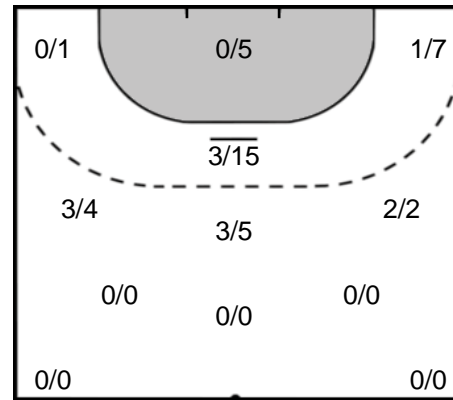

Goalkeeper Statistics

CS Gloria 2018 BN (ROU)

Storhamar Handball Elite (NOR)