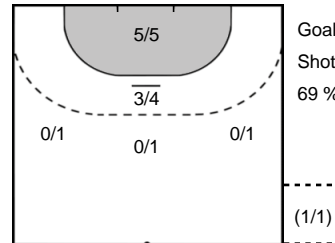

Team Statistics Attack

CS Gloria 2018 BN (ROU)

Storhamar Handball Elite (NOR)

98 MBENGUE RODRÍGUEZ
Seynabou

Goals: 4
Shots: 11
36 %

25 OBAIDLI
Anniken

Goals: 9
Shots: 13
69 %

13 LASLO
Cristina

Goals: 6
Shots: 9
66 %

10 VENN
Kristin

Goals: 8
Shots: 10
80 %

7 DE ARAUJO FROSSARD
Tamires Morena

Goals: 6
Shots: 8
75 %

9 RIVAS-TOFT
Mathilde

Goals: 6
Shots: 8
75 %

30 SERAFICEANU
Sonia Mariana