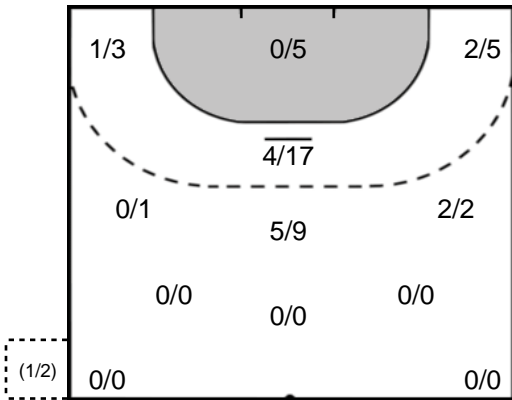

Goalkeeper Statistics

CS Gloria 2018 BN (ROU)

Storhamar Handball Elite (NOR)