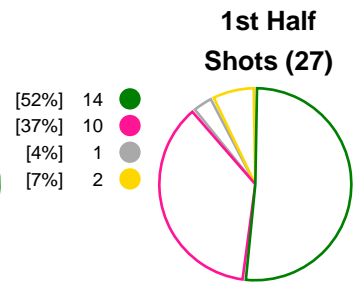

Match Statistics Overview

CS Gloria 2018 BN (ROU)			Storhamar Handball Elite (NOR)			
Total	1st half	2nd half		2nd half	1st half	Total
27	15	12	Goals	15	14	29
45	22	23	Shots	22	27	49
60%	68%	52%	Shot Percentage	68%	52%	59%
18	9	9	Turnovers	9	9	18
14	8	6	Rule Technical Fouls	4	3	7
35%	38%	32%	Attack Percentage	43%	36%	39%
39	20	19	Shots on Goal	20	24	44
93%	91%	96%	On Target Percentage	91%	96%	94%
15	10	5	Saves	7	5	12
34%	42%	25%	GK Save Percentage	37%	25%	31%
5	1	4	7m Goals	4	1	5
5	1	4	7m Shots	4	1	5
100%	100%	100%	7m Percentage	100%	100%	100%
0	0	0	Fast Break Goals	0	0	0
4	3	1	Powerplay goals	3	2	5
3	1	2	Shorthanded goals	1	1	2
3	3	2	Most goals in succession	3	4	4
1	0	1	Yellow Cards	0	2	2
5	3	2	2 min Suspension	1	2	3
2	2	0	Red Cards	0	0	0
3	1	2	Team Timeouts	1	1	2

Match Statistics Shots

CS Gloria 2018 BN (ROU)

Storhamar Handball Elite (NOR)

● Goals ● Saves ● Missed ● Posts ● Blocks

Player Statistics: CS Gloria 2018 BN (ROU)

Goalkeeper	Total				All Saves/Shots					
No. Name	Saves	Shots	%	GC	7M	6M	9M	Wing	BT	FB
33 BABOVIC VUJOVIC Anastasija	2	4	50	2	0% (0/2)			100% (1/1)		100% (1/1)
87 DE ARRUDA Renata Lais (BRA)	13	39	33	26	0% (0/3)	23% (4/17)	54% (6/11)			28% (2/7)
X UNKNOWN	0	1	0	1						
TOTALS	15	44	34	29	0% (0/5)	23% (4/17)	58% (7/12)	37% (3/8)		