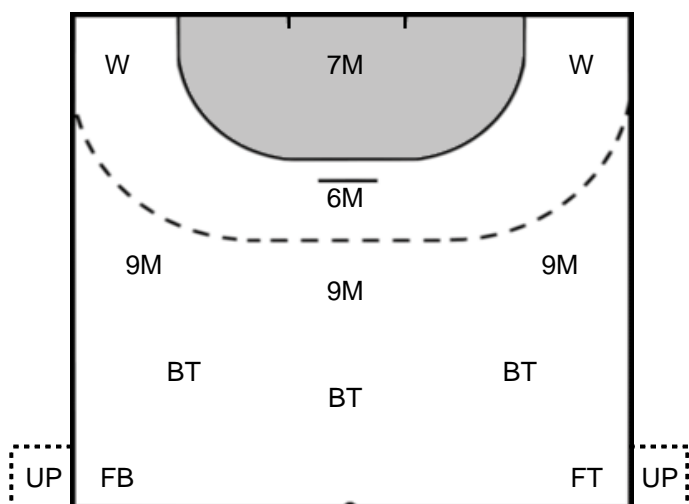

33 BABOVIC VUJOVIC
Anastasija

Saves: 2
Shots: 4
50 %

LIDÉN
Stine **1**

Saves: 0
Shots: 1
0 %

X UNKNOWN

Saves: 0
Shots: 1
0 %

Legend

- %** Efficiency
- Ass.** Assists
- Pos.** Position
- GC.** Goals conceded
- 7M** 7-metre Shots
- W** Wing Shots (Right, Left)
- BT** Breakthrough (Right, Center, Left)
- FB** Fast Break
- 6M** 6-metre Shots
- 9M** 9-metre Shots (Right, Center, Left)
- FT** Free Throw
- ST** Steals
- BL** Blocks
- YC** Yellow Cards
- RC** Red Cards
- BC** Blue Cards
- 2m** 2 Minute Suspensions
- UP** Unassigned Position