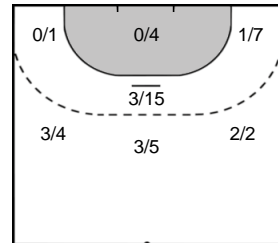

Goals: 0
Shots: 1
0 %

Goalkeeper Statistics

CS Gloria 2018 BN (ROU)

Storhamar Handball Elite (NOR)

87 DE ARRUDA
Renata Lais

Saves: 13
Shots: 39
33 %

RAASOK
Eli Marie **30**

Saves: 12
Shots: 38
31 %