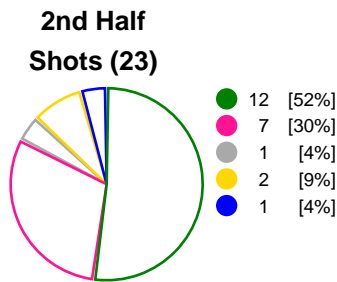

Match Statistics Overview

CS Gloria 2018 BN (ROU)			Storhamar Handball Elite (NOR)			
Total	1st half	2nd half		2nd half	1st half	Total
27	15	12	Goals	15	14	29
45	22	23	Shots	22	27	49
60%	68%	52%	Shot Percentage	68%	52%	59%
18	9	9	Turnovers	9	9	18
14	8	6	Rule Technical Fouls	4	3	7
35%	38%	32%	Attack Percentage	43%	36%	39%
39	20	19	Shots on Goal	20	24	44
93%	91%	96%	On Target Percentage	91%	96%	94%
15	10	5	Saves	7	5	12
34%	42%	25%	GK Save Percentage	37%	25%	31%
5	1	4	7m Goals	4	1	5
5	1	4	7m Shots	4	1	5
100%	100%	100%	7m Percentage	100%	100%	100%
0	0	0	Fast Break Goals	0	0	0
4	3	1	Powerplay goals	3	2	5
3	1	2	Shorthanded goals	1	1	2
3	3	2	Most goals in succession	3	4	4
1	0	1	Yellow Cards	0	2	2
5	3	2	2 min Suspension	1	2	3
2	2	0	Red Cards	0	0	0
3	1	2	Team Timeouts	1	1	2

Match Statistics Shots

CS Gloria 2018 BN (ROU)

Storhamar Handball Elite (NOR)

● Goals ● Saves ● Missed ● Posts ● Blocks

Player Statistics: CS Gloria 2018 BN (ROU)

Goalkeeper	Total				All Saves/Shots					
No. Name	Saves	Shots	%	GC	7M	6M	9M	Wing	BT	FB
33 BABOVIC VUJOVIC Anastasija	2	4	50	2	0% (0/2)			100% (1/1)		100% (1/1)
87 DE ARRUDA Renata Lais (BRA)	13	39	33	26	0% (0/3)	23% (4/17)	54% (6/11)			28% (2/7)
X UNKNOWN	0	1	0	1						
TOTALS	15	44	34	29	0% (0/5)	23% (4/17)	58% (7/12)	37% (3/8)		