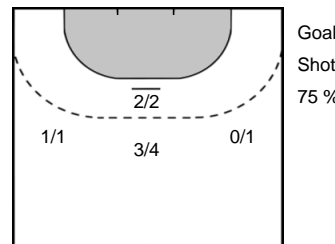

Goals: 6
Shots: 9
66 %

10 VENN
Kristin

Goals: 8
Shots: 10
80 %

7 DE ARAUJO FROSSARD
Tamires Morena

Goals: 6
Shots: 8
75 %

9 RIVAS-TOFT
Mathilde

Goals: 6
Shots: 8
75 %

30 SERAFICEANU
Sonia Mariana