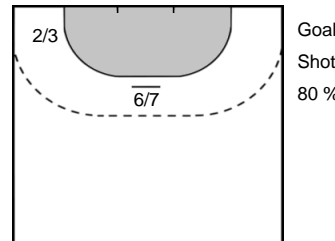

10 VENN
Kristin

Goals: 8
Shots: 10
80 %