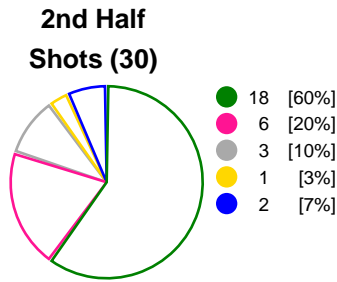

Match Statistics Shots

CS Gloria 2018 BN (ROU)

HC Podravka Vegeta (CRO)

● Goals ● Saves ● Missed ● Posts ● Blocks

Player Statistics: CS Gloria 2018 BN (ROU)

Goalkeeper	Total				All Saves/Shots					
No. Name	Saves	Shots	%	GC	7M	6M	9M	Wing	BT	FB
12 KAPITANOVIC Ivana (CRO)	8	20	40	12	0% (0/1)	46% (6/13)	40% (2/5)	0% (0/1)		
87 DE ARRUDA Renata Lais (BRA)	5	20	25	15	25% (1/4)	26% (4/15)	0% (0/1)			
X UNKNOWN	0	2	0	2		0% (0/1)	0% (0/1)			
TOTALS	13	42	30	29	20% (1/5)	34% (10/29)	28% (2/7)	0% (0/1)		

Player	Total				All Goals/Shots							Additional			Punishments		
No. Name	Pos.	Goals	Shots	%	7M	7M%	6M	9M	Wing	BT	FB	Ass.	ST	BL	YC	2m	RC
2 DINCA Elena Nicoleta		3	3	100			2/2		1/1								
3 BURLACHENKO Yaroslava		0	1	0			0/1										
7 DE ARAUJO FROSSARD Tamires		4	7	57			4/7										1
10 SO DELGADO PINTO Danila Patricia		4	8	50			3/5	1/3				1	1				
12 KAPITANOVIC Ivana (CRO)		0	1	0			0/1										
13 LASLO Cristina		0	1	0			0/1										
14 BAZALIU Bianca Maria		2	2	100	2/2	100%						1					
27 FUJITA Asuka (JPN)		6	8	75			2/4	1/1	3/3								
29 NIOMBLA Gnonsiane (FRA)		1	6	17			1/6					2		1			1
30 SERAFICEANU Sonia Mariana		0	1	0					0/1								
35 KIRDIASHEVA Valeriia (RUS)		2	4	50	1/2	50%	1/1	0/1									
39 NOSEK Natalia Agnieszka (POL)		0	2	0			0/1	0/1									
44 KÁCSOR Gréta (HUN)		0	3	0			0/3										1
87 DE ARRUDA Renata Lais (BRA)		0	0	0													
96 NOCUN Dagmara (POL)		2	2	100			2/2										
98 MBENGUE RODRÍGUEZ Seynabou		1	1	100			1/1										
Player TOTALS		25	50	50	3/4	75%	16/35	2/6	4/5			4	1	1	1	1	2

Officials	Punishments		
No. Name	YC	2m	RC
A PERA Constantin Florentin			
B NOVANC Marius Ioan			
C BULIGAN TOMICI Alexandru			
D CHIUZAN Filip-Alexandru			
X UNKNOWN			
TEAM			
TOTALS	1	2