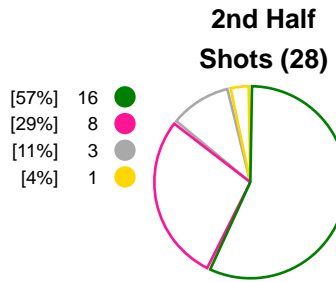

Match Statistics Shots

CS Gloria 2018 BN (ROU)

HC Podravka Vegeta (CRO)

● Goals ● Saves ● Missed ● Posts ● Blocks

Player Statistics: CS Gloria 2018 BN (ROU)

Goalkeeper	Total				All Saves/Shots					
No. Name	Saves	Shots	%	GC	7M	6M	9M	Wing	BT	FB
12 KAPITANOVIC Ivana (CRO)	8	20	40	12	0% (0/1)	46% (6/13)	40% (2/5)	0% (0/1)		
87 DE ARRUDA Renata Lais (BRA)	5	20	25	15	25% (1/4)	26% (4/15)	0% (0/1)			
X UNKNOWN	0	2	0	2		0% (0/1)	0% (0/1)			
TOTALS	13	42	30	29	20% (1/5)	34% (10/29)	28% (2/7)	0% (0/1)		

Player	Total				All Goals/Shots							Additional			Punishments		
No. Name	Pos.	Goals	Shots	%	7M	7M%	6M	9M	Wing	BT	FB	Ass.	ST	BL	YC	2m	RC
2 DINCA Elena Nicoleta		3	3	100			2/2		1/1								
3 BURLACHENKO Yaroslava		0	1	0			0/1										
7 DE ARAUJO FROSSARD Tamires		4	7	57			4/7										1
10 SO DELGADO PINTO Danila Patricia		4	8	50			3/5	1/3				1	1				
12 KAPITANOVIC Ivana (CRO)		0	1	0			0/1										
13 LASLO Cristina		0	1	0			0/1										
14 BAZALIU Bianca Maria		2	2	100	2/2	100%						1					
27 FUJITA Asuka (JPN)		6	8	75			2/4	1/1	3/3								
29 NIOMBLA Gnonsiane (FRA)		1	6	17			1/6					2		1			1
30 SERAFICEANU Sonia Mariana		0	1	0					0/1								
35 KIRDIASHEVA Valeriia (RUS)		2	4	50	1/2	50%	1/1	0/1									
39 NOSEK Natalia Agnieszka (POL)		0	2	0			0/1	0/1									
44 KÁCSOR Gréta (HUN)		0	3	0			0/3										1
87 DE ARRUDA Renata Lais (BRA)		0	0	0													
96 NOCUN Dagmara (POL)		2	2	100			2/2										
98 MBENGUE RODRÍGUEZ Seynabou		1	1	100			1/1										
Player TOTALS		25	50	50	3/4	75%	16/35	2/6	4/5			4	1	1	1	1	2

Officials	Punishments		
No. Name	YC	2m	RC
A PERA Constantin Florentin			
B NOVANC Marius Ioan			
C BULIGAN TOMICI Alexandru			
D CHIUZAN Filip-Alexandru			
X UNKNOWN			
TEAM			
TOTALS	1	2