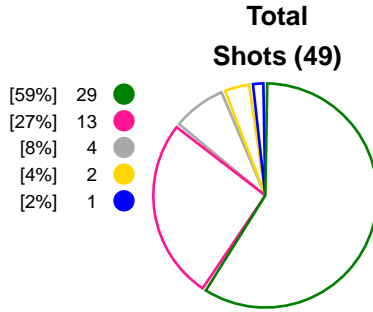

Match Statistics Shots

CS Gloria 2018 BN (ROU)

HC Podravka Vegeta (CRO)

● Goals ● Saves ● Missed ● Posts ● Blocks

Player Statistics: CS Gloria 2018 BN (ROU)

Goalkeeper	Total				All Saves/Shots					
No. Name	Saves	Shots	%	GC	7M	6M	9M	Wing	BT	FB
12 KAPITANOVIC Ivana (CRO)	8	20	40	12	0% (0/1)	46% (6/13)	40% (2/5)	0% (0/1)		
87 DE ARRUDA Renata Lais (BRA)	5	20	25	15	25% (1/4)	26% (4/15)	0% (0/1)			
X UNKNOWN	0	2	0	2		0% (0/1)	0% (0/1)			
TOTALS	13	42	30	29	20% (1/5)	34% (10/29)	28% (2/7)	0% (0/1)		

Player	Total				All Goals/Shots							Additional			Punishments		
No. Name	Pos.	Goals	Shots	%	7M	7M%	6M	9M	Wing	BT	FB	Ass.	ST	BL	YC	2m	RC
2 DINCA Elena Nicoleta		3	3	100			2/2		1/1								
3 BURLACHENKO Yaroslava		0	1	0			0/1										
7 DE ARAUJO FROSSARD Tamires		4	7	57			4/7										1
10 SO DELGADO PINTO Danila Patricia		4	8	50			3/5	1/3				1	1				
12 KAPITANOVIC Ivana (CRO)		0	1	0			0/1										
13 LASLO Cristina		0	1	0			0/1										
14 BAZALIU Bianca Maria		2	2	100	2/2	100%						1					
27 FUJITA Asuka (JPN)		6	8	75			2/4	1/1	3/3								
29 NIOMBLA Gnonsiane (FRA)		1	6	17			1/6					2		1			1
30 SERAFICEANU Sonia Mariana		0	1	0					0/1								
35 KIRDIASHEVA Valeriia (RUS)		2	4	50	1/2	50%	1/1	0/1									
39 NOSEK Natalia Agnieszka (POL)		0	2	0			0/1	0/1									
44 KÁCSOR Gréta (HUN)		0	3	0			0/3										1
87 DE ARRUDA Renata Lais (BRA)		0	0	0													
96 NOCUN Dagmara (POL)		2	2	100			2/2										
98 MBENGUE RODRÍGUEZ Seynabou		1	1	100			1/1										
Player TOTALS		25	50	50	3/4	75%	16/35	2/6	4/5			4	1	1	1	1	2

Officials	Punishments		
No. Name	YC	2m	RC
A PERA Constantin Florentin			
B NOVANC Marius Ioan			
C BULIGAN TOMICI Alexandru			
D CHIUZAN Filip-Alexandru			
X UNKNOWN			
TEAM			
TOTALS	1	2