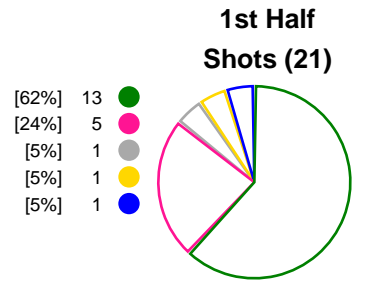

Match Statistics Shots

CS Gloria 2018 BN (ROU)

HC Podravka Vegeta (CRO)

● Goals ● Saves ● Missed ● Posts ● Blocks

Player Statistics: CS Gloria 2018 BN (ROU)

Goalkeeper	Total				All Saves/Shots					
No. Name	Saves	Shots	%	GC	7M	6M	9M	Wing	BT	FB
12 KAPITANOVIC Ivana (CRO)	8	20	40	12	0% (0/1)	46% (6/13)	40% (2/5)	0% (0/1)		
87 DE ARRUDA Renata Lais (BRA)	5	20	25	15	25% (1/4)	26% (4/15)	0% (0/1)			
X UNKNOWN	0	2	0	2		0% (0/1)	0% (0/1)			
TOTALS	13	42	30	29	20% (1/5)	34% (10/29)	28% (2/7)	0% (0/1)		

Player	Total				All Goals/Shots							Additional			Punishments		
No. Name	Pos.	Goals	Shots	%	7M	7M%	6M	9M	Wing	BT	FB	Ass.	ST	BL	YC	2m	RC
2 DINCA Elena Nicoleta		3	3	100			2/2		1/1								
3 BURLACHENKO Yaroslava		0	1	0			0/1										
7 DE ARAUJO FROSSARD Tamires		4	7	57			4/7										1
10 SO DELGADO PINTO Danila Patricia		4	8	50			3/5	1/3				1	1				
12 KAPITANOVIC Ivana (CRO)		0	1	0			0/1										
13 LASLO Cristina		0	1	0			0/1										
14 BAZALIU Bianca Maria		2	2	100	2/2	100%						1					
27 FUJITA Asuka (JPN)		6	8	75			2/4	1/1	3/3								
29 NIOMBLA Gnonsiane (FRA)		1	6	17			1/6					2		1			1
30 SERAFICEANU Sonia Mariana		0	1	0					0/1								
35 KIRDIASHEVA Valeriia (RUS)		2	4	50	1/2	50%	1/1	0/1									
39 NOSEK Natalia Agnieszka (POL)		0	2	0			0/1	0/1									
44 KÁCSOR Gréta (HUN)		0	3	0			0/3										1
87 DE ARRUDA Renata Lais (BRA)		0	0	0													
96 NOCUN Dagmara (POL)		2	2	100			2/2										
98 MBENGUE RODRÍGUEZ Seynabou		1	1	100			1/1										
Player TOTALS		25	50	50	3/4	75%	16/35	2/6	4/5			4	1	1	1	1	2

Officials	Punishments		
No. Name	YC	2m	RC
A PERA Constantin Florentin			
B NOVANC Marius Ioan			
C BULIGAN TOMICI Alexandru			
D CHIUZAN Filip-Alexandru			
X UNKNOWN			
TEAM			
TOTALS	1	2