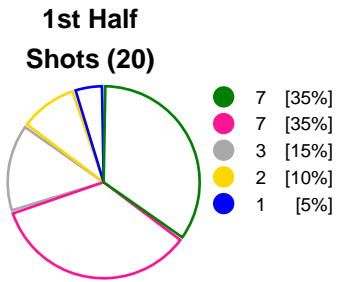

Match Statistics Shots

CS Gloria 2018 BN (ROU)

HC Podravka Vegeta (CRO)

● Goals ● Saves ● Missed ● Posts ● Blocks

Player Statistics: CS Gloria 2018 BN (ROU)

Goalkeeper	Total				All Saves/Shots					
No. Name	Saves	Shots	%	GC	7M	6M	9M	Wing	BT	FB
12 KAPITANOVIC Ivana (CRO)	8	20	40	12	0% (0/1)	46% (6/13)	40% (2/5)	0% (0/1)		
87 DE ARRUDA Renata Lais (BRA)	5	20	25	15	25% (1/4)	26% (4/15)	0% (0/1)			
X UNKNOWN	0	2	0	2		0% (0/1)	0% (0/1)			
TOTALS	13	42	30	29	20% (1/5)	34% (10/29)	28% (2/7)	0% (0/1)		

Player	Total				All Goals/Shots							Additional			Punishments		
No. Name	Pos.	Goals	Shots	%	7M	7M%	6M	9M	Wing	BT	FB	Ass.	ST	BL	YC	2m	RC
2 DINCA Elena Nicoleta		3	3	100			2/2		1/1								
3 BURLACHENKO Yaroslava		0	1	0			0/1										
7 DE ARAUJO FROSSARD Tamires		4	7	57			4/7										1
10 SO DELGADO PINTO Danila Patricia		4	8	50			3/5	1/3				1	1				
12 KAPITANOVIC Ivana (CRO)		0	1	0			0/1										
13 LASLO Cristina		0	1	0			0/1										
14 BAZALIU Bianca Maria		2	2	100	2/2	100%						1					
27 FUJITA Asuka (JPN)		6	8	75			2/4	1/1	3/3								
29 NIOMBLA Gnonsiane (FRA)		1	6	17			1/6					2		1			1
30 SERAFICEANU Sonia Mariana		0	1	0					0/1								
35 KIRDIASHEVA Valeriia (RUS)		2	4	50	1/2	50%	1/1	0/1									
39 NOSEK Natalia Agnieszka (POL)		0	2	0			0/1	0/1									
44 KÁCSOR Gréta (HUN)		0	3	0			0/3										1
87 DE ARRUDA Renata Lais (BRA)		0	0	0													
96 NOCUN Dagmara (POL)		2	2	100			2/2										
98 MBENGUE RODRÍGUEZ Seynabou		1	1	100			1/1										
Player TOTALS		25	50	50	3/4	75%	16/35	2/6	4/5			4	1	1	1	1	2

Officials	Punishments		
No. Name	YC	2m	RC
A PERA Constantin Florentin			
B NOVANC Marius Ioan			
C BULIGAN TOMICI Alexandru			
D CHIUZAN Filip-Alexandru			
X UNKNOWN			
TEAM			
TOTALS	1	2