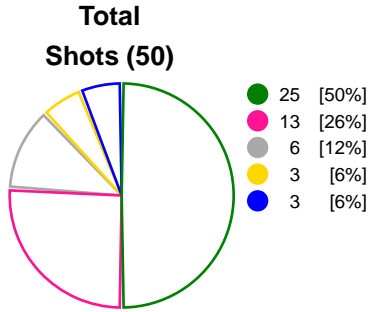

Match Statistics Shots

CS Gloria 2018 BN (ROU)

HC Podravka Vegeta (CRO)

● Goals ● Saves ● Missed ● Posts ● Blocks

Player Statistics: CS Gloria 2018 BN (ROU)

Goalkeeper	Total				All Saves/Shots					
No. Name	Saves	Shots	%	GC	7M	6M	9M	Wing	BT	FB
12 KAPITANOVIC Ivana (CRO)	8	20	40	12	0% (0/1)	46% (6/13)	40% (2/5)	0% (0/1)		
87 DE ARRUDA Renata Lais (BRA)	5	20	25	15	25% (1/4)	26% (4/15)	0% (0/1)			
X UNKNOWN	0	2	0	2		0% (0/1)	0% (0/1)			
TOTALS	13	42	30	29	20% (1/5)	34% (10/29)	28% (2/7)	0% (0/1)		

Player	Total				All Goals/Shots							Additional			Punishments		
No. Name	Pos.	Goals	Shots	%	7M	7M%	6M	9M	Wing	BT	FB	Ass.	ST	BL	YC	2m	RC
2 DINCA Elena Nicoleta		3	3	100			2/2		1/1								
3 BURLACHENKO Yaroslava		0	1	0			0/1										
7 DE ARAUJO FROSSARD Tamires		4	7	57			4/7										1
10 SO DELGADO PINTO Danila Patricia		4	8	50			3/5	1/3				1	1				
12 KAPITANOVIC Ivana (CRO)		0	1	0			0/1										
13 LASLO Cristina		0	1	0			0/1										
14 BAZALIU Bianca Maria		2	2	100	2/2	100%						1					
27 FUJITA Asuka (JPN)		6	8	75			2/4	1/1	3/3								
29 NIOMBLA Gnonsiane (FRA)		1	6	17			1/6					2		1			1
30 SERAFICEANU Sonia Mariana		0	1	0					0/1								
35 KIRDIASHEVA Valeriia (RUS)		2	4	50	1/2	50%	1/1	0/1									
39 NOSEK Natalia Agnieszka (POL)		0	2	0			0/1	0/1									
44 KÁCSOR Gréta (HUN)		0	3	0			0/3										1
87 DE ARRUDA Renata Lais (BRA)		0	0	0													
96 NOCUN Dagmara (POL)		2	2	100			2/2										
98 MBENGUE RODRÍGUEZ Seynabou		1	1	100			1/1										
Player TOTALS		25	50	50	3/4	75%	16/35	2/6	4/5			4	1	1	1	1	2

Officials	Punishments		
No. Name	YC	2m	RC
A PERA Constantin Florentin			
B NOVANC Marius Ioan			
C BULIGAN TOMICI Alexandru			
D CHIUZAN Filip-Alexandru			
X UNKNOWN			
TEAM			
TOTALS	1	2