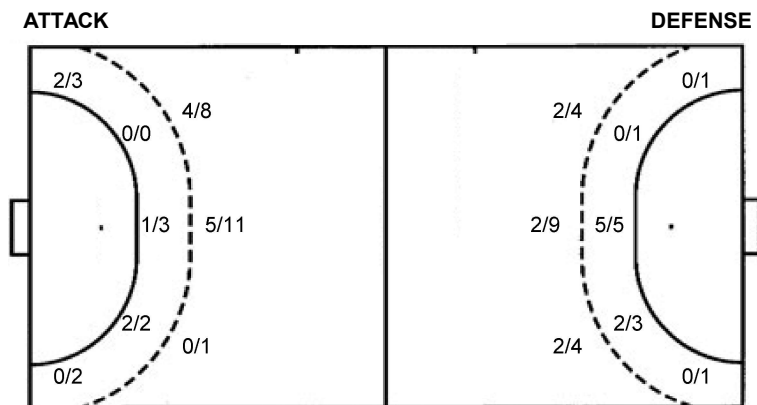

Shots by position

7m penalties	1/1	7m penalties	4/6
Fastbreak	2/2	Fastbreak	2/3
Breakthrough	6/8	Breakthrough	4/8
Long dist.	1/1	Long dist.	2/3

Shooting statistics

Position	Goals	Sav.	Miss.	Post	Blk.	Total	%
Back (9m)	9	9	2	0	0	20	45
Line (6m)	3	2	0	0	0	5	60
Wing	2	0	2	1	0	5	40
7m penalties	1	0	0	0	0	1	100
Fastbreak	2	0	0	0	0	2	100
Breakthrough	6	1	1	0	0	8	75
Total	23	12	5	1	0	41	56