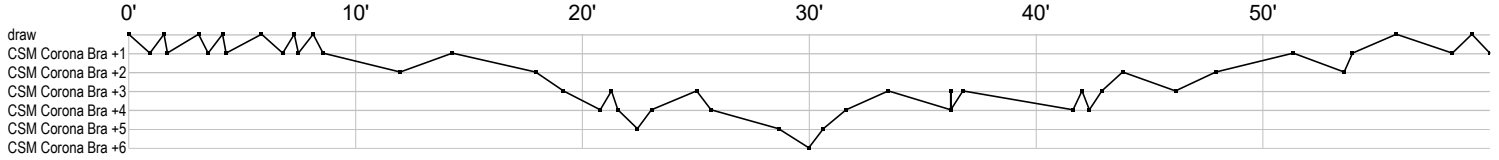

Jersey number Tot. Total shooting 6m 6m (line) shooting 9m 9m shooting Wng Wing shooting FB Fastbreak sh. 7m 7m penalty sh.
 Brk. Breakthrough sh. LD Long distance sh. As. Assists PC Pass clear chance E7 Earned 7m pen. TF Technical faults St. Steals
 2m 2m punishments C7. Committed 7m E2 Earned 2m pun. YC. Yellow cards R/B Red/Blue cards Blk. Blocks S Starting Line-up

Liga Florilor MOL 24-25

9. round

Match Team Statistics
Match No.

CSM Corona Brasov 25 - 24 CS Gloria 2018 Bistrita-Nasaud (16 - 10) (9 - 14)

5.11.2024. 17:30
Attendance: 900

Referees: Claudiu Belean (ROU) / Stefan Hendrea (ROU)