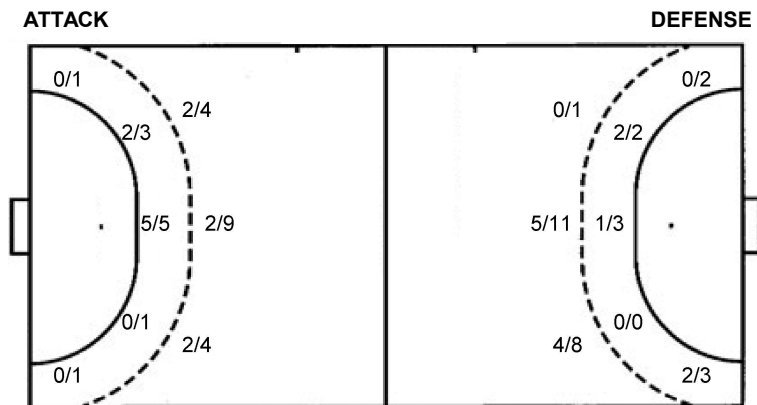

Liga Florilor MOL 24-25

9. round

Match Team Statistics
Match No.

CSM Corona Brasov 25 - 24 CS Gloria 2018 Bistrita-Nasaud

(16 - 10) (9 - 14)

5.11.2024. 17:30
Attendance: 900

Referees: Claudiu Belean (ROU) / Stefan Hendrea (ROU)

Shot distribution by player

9 J. Zivkovic	10 I. Cavlovic	11 H. Van Kreij	13 A. Vacariu	14 M. Neagu	17 E. Voica	19 A. Dumitrascu
3/3 0/1						
1/2 4/6		1/1				
1 miss.		1 miss.				
20 C. Iordachi	24 A. Boiciuc	28 L. Lasm	33 K. Slezak Krpez	35 A. Carlos	71 B. Klikovac	TOTAL
	0/1 1/1	0/1 1/1	1/1 1/1			4/6 2/3 1/1
0/1	0/1	0/1	0/1		1/2 1/1	1/3 1/2 0/2
1 miss.	2 post	1 block	2 post 1 miss.		2/2 2/2 1/1	4/5 4/6 8/11
						4 post 4 miss. 1 block

Saves distribution goalkeepers

1 B. Curment	12 A. Gudelj	TOTAL
0/1	0/1 0/2 1/1	0/1 0/2 1/2
0/1 0/1	0/1 3/4	0/2 3/5
1/3 0/2 4/9	2/3 1/2 0/2	3/6 1/4 4/11

Shots by position

7m penalties 4/6
Fastbreak 2/3
Breakthrough 4/8
Long dist. 2/3

7m penalties 1/1
Fastbreak 2/2
Breakthrough 6/8
Long dist. 1/1

Shooting statistics

Position	Goals	Sav.	Miss.	Post	Blk.	Total	%
Back (9m)	6	8	1	1	1	17	35
Line (6m)	7	2	0	0	0	9	78
Wing	0	1	0	1	0	2	0
7m penalties	4	0	0	2	0	6	67
Fastbreak	2	0	1	0	0	3	67
Breakthrough	4	3	1	0	0	8	50
Total	23	14	3	4	1	45	51

Jersey number Tot. Total shooting 6m 6m (line) shooting 9m 9m shooting Wng Wing shooting FB Fastbreak sh. 7m 7m penalty sh.
Brk. Breakthrough sh. LD Long distance sh. As. Assists PC Pass clear chance E7 Earned 7m pen. TF Technical faults St. Steals
2m 2m punishments C7. Committed 7m E2 Earned 2m pun. YC. Yellow cards R/B Red/Blue cards Blk. Blocks S Starting Line-up